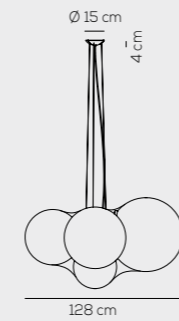

COLOURS

white

SP CLOUDY
kg 15 m³ 0,700

IP20 CRI>90 **LED**

Colours / Finishings
BC white / XX white

3000K*
2700K upon request

LED 92W - diffused beam
~7602 lm* ~83 lm/W* source

110-240Vac

example composition code
SP CLOUDY BC XX LED

123 cm

max 349 cm

Project: Vlady Design

SPCLOUDYBCXXLED

Project: Anna Belokon