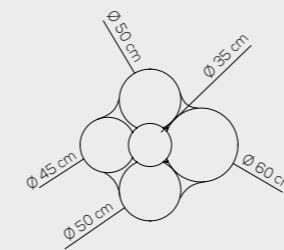

COLOURS

white

SP CLOUDY
kg 15 m³ 0,700

IP20 CRI>90 **LED**

Colours / Finishings
BC white / XX white

3000K*
2700K upon request

LED 92W - diffused beam
~7602 lm* ~83 lm/W* source

110-240Vac

example composition code
SP CLOUDY BC XX LED

123 cm

max 349 cm

Project: Vlady Design

SPCLOUDYBCXXLED

Project: Anna Belokon